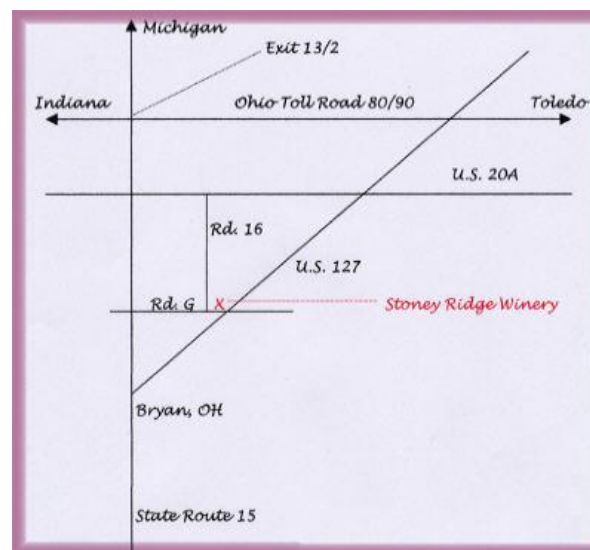

Where To Buy

Fun FAQ's

Directions

From the North: From Jackson, Michigan take US Rte 127 South into Ohio and follow US Rte 127 through West Unity, Ohio. Approximately 6 miles SW of West Unity, Ohio you will come to County Road G. Turn right or West and go 1 mile to Road 16. Turn right and the Winery is on the right.

From the West: From Ft. Wayne, Indiana take I-69 North to US Rte 6 exit. Go East into Ohio until you come to St. Rte 15. Turn Left or North and go through Bryan, Ohio. Approx. 2 miles North you come to County Road G. Turn Right onto Road G and go 2 miles to Road 16. Turn Left on Road 16 and the Winery is on the right.

From the East: From Toledo, Ohio take I-80/90 (Ohio Turnpike) to the West to Exit 13/2 (Bryan-Montpelier exit). Go South on St Rte 15 approx. 7 miles to County Road G. Turn East or left and go 2 miles to Road 16. Turn Left and the Winery is on the right.

From the South: From Findlay, Ohio take St Rte 15 North through Defiance, Ohio to Bryan, Ohio. Go through Bryan, Ohio 2 miles and turn Right on County Road G. Go 2 miles East and turn left on Road 16. The Winery is on the right.